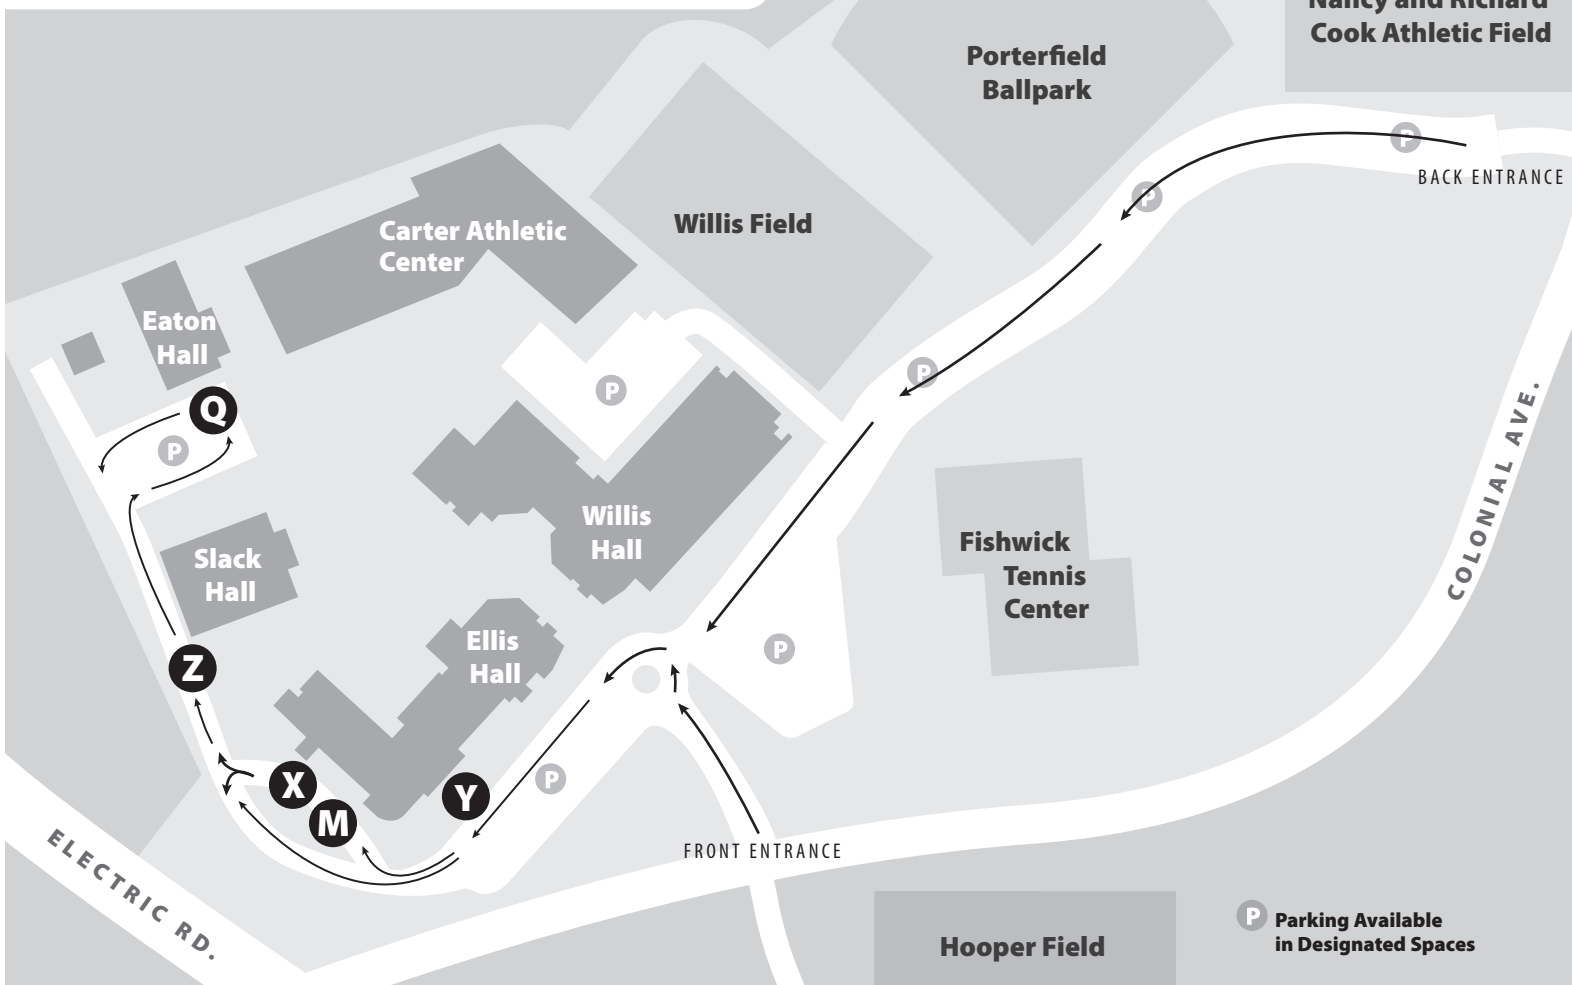

# Ellis and Eaton Hall Pick-Up Map

## Ellis Hall Traffic Circle

JK-3-Kindergarten  
2:30-2:40 PM  
Enter through Back Entrance

## Eaton Hall Parking Lot

6th and 7th Grade  
Early Dismissal (2:00 PM) and  
Regular Dismissal (3:10 PM)  
Enter through Front Entrance

## Ellis Hall Traffic Circle

Mixed Carpool  
(families with Ellis and  
Eaton Hall students)  
3:10 PM  
Enter through Front Entrance