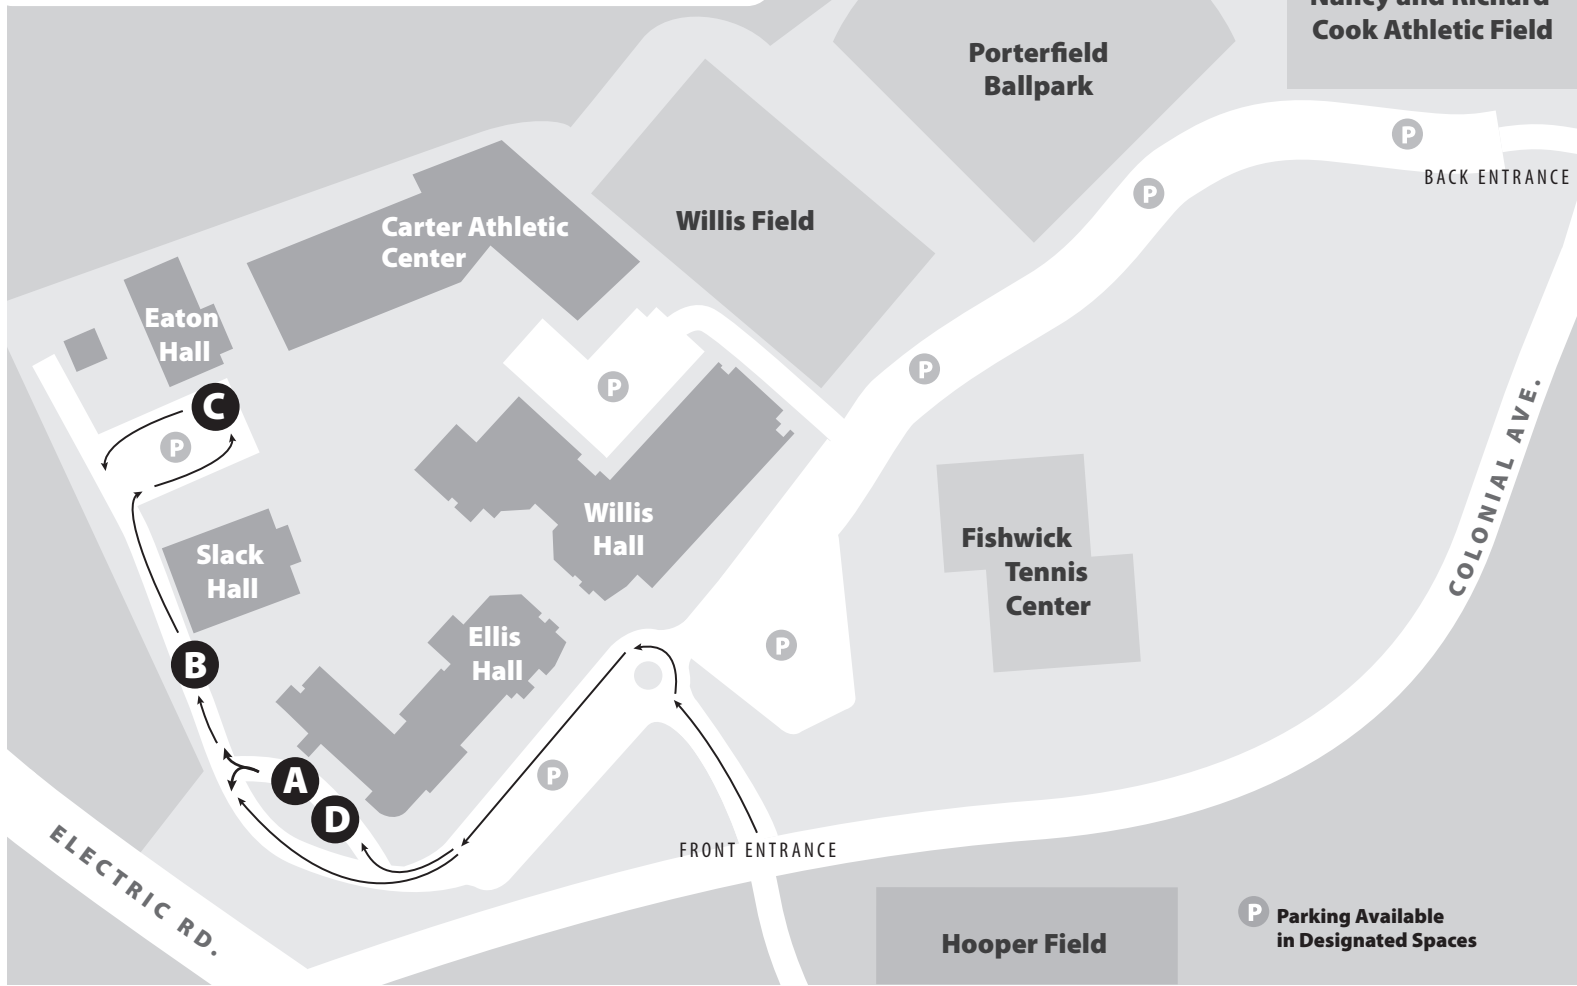

# Ellis and Eaton Hall Drop-Off Map

## Ellis Hall Traffic Circle

1st–3rd Grade  
7:30–7:50 AM

## Playground Entrance

4th and 5th Grade  
7:30–7:50 AM

## Ellis Hall Traffic Circle

JK–3–Kindergarten  
8:00–8:20 AM

\*Families with multiple children will arrive at the earliest time. Older siblings will help younger siblings get out of the car and walk to their classroom.